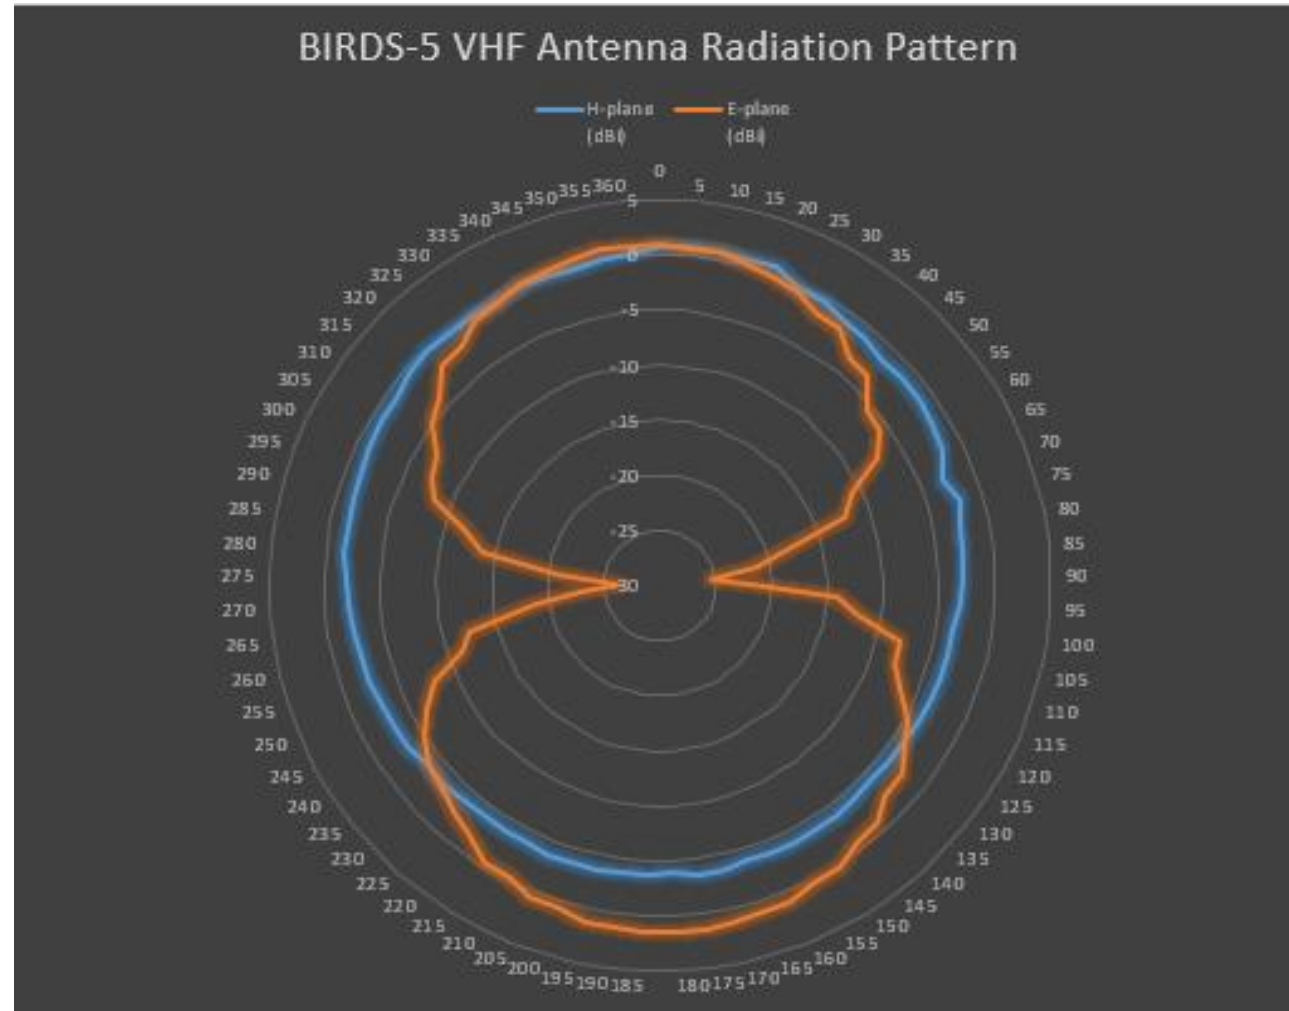

# BIRDS-X

Antenna Pattern

# UHF dipole

# VHF dipole

This data is based on BIRDS-5 satellites.  
We will re-upload it as soon as getting the  
experiment data from BIRDS-X satellites.