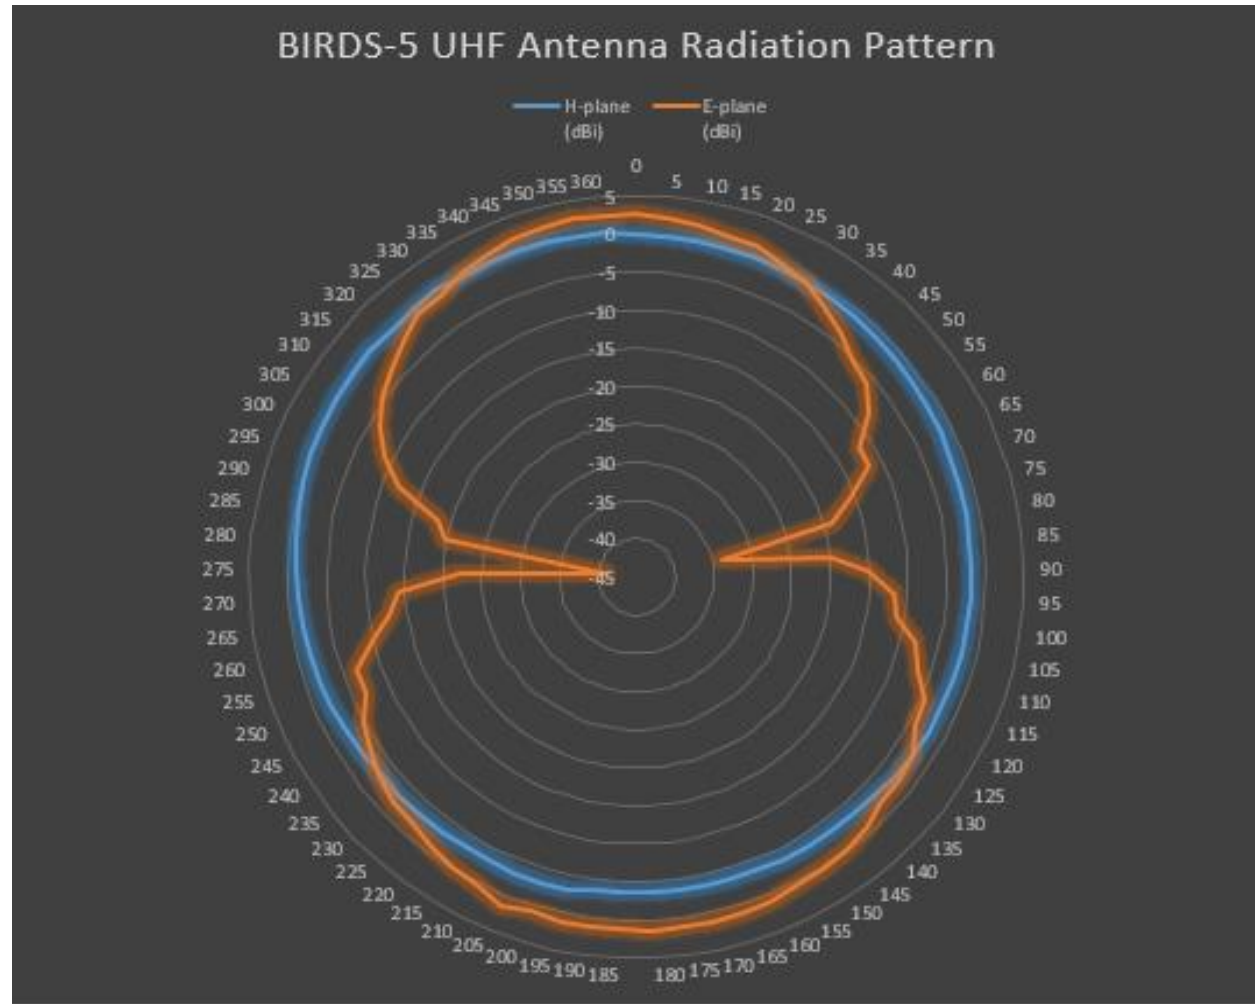

# BIRDS-X

Antenna Pattern

# UHF dipole

# VHF dipole

This data is based on BIRDS-5 satellites.  
We will re-upload it as soon as getting the  
experiment data from BIRDS-X satellites.