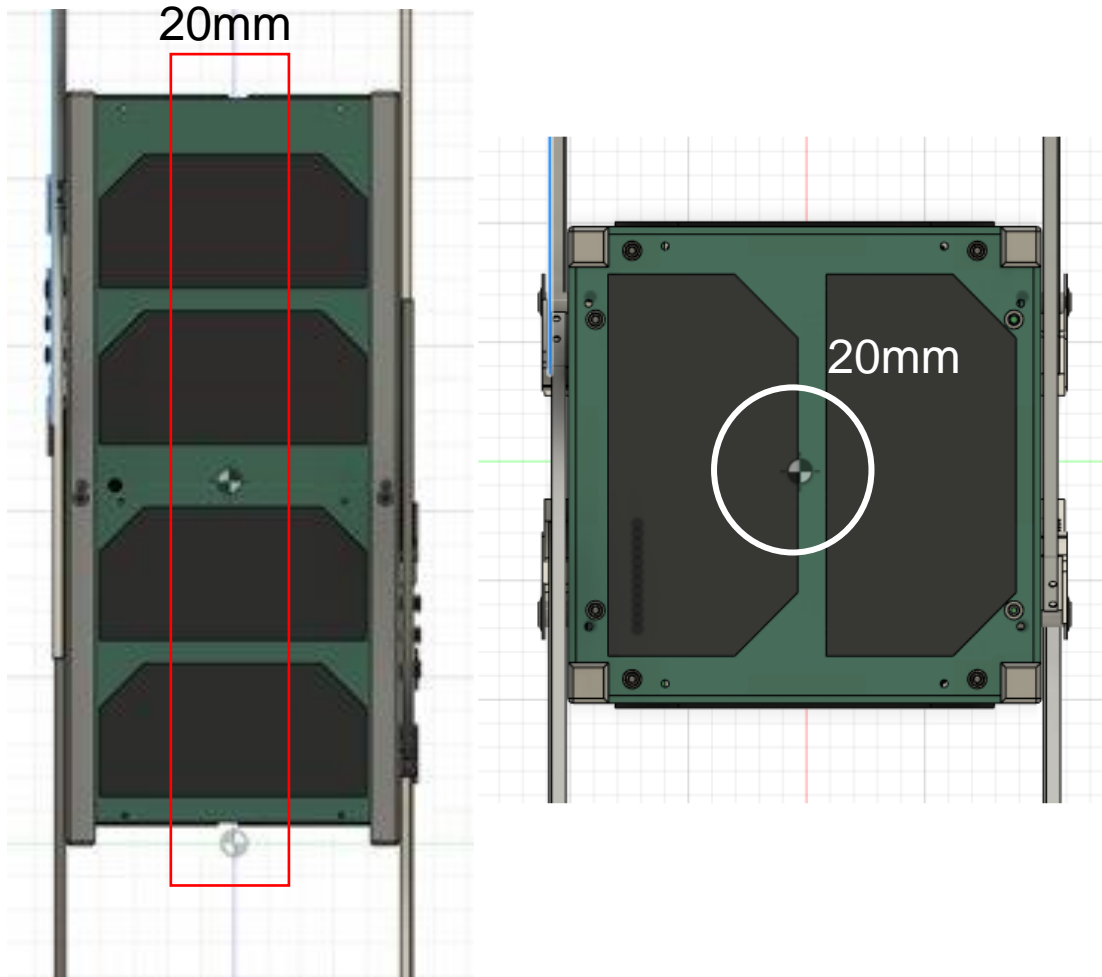

BIRDS-X Satellite System Overview

BIRDS-X Satellite System Overview

BIRDS-X Satellite System Overview

Properties

Specification	Information
Mechanical Properties	
Dimension	100 x 100 x 227 mm ± 0.1 mm
Total weight	~1.8 kg
Center of mass	Inside JAXA constrains
Materials:	
Rails	Aluminum 6061 T6
PCB	FR4