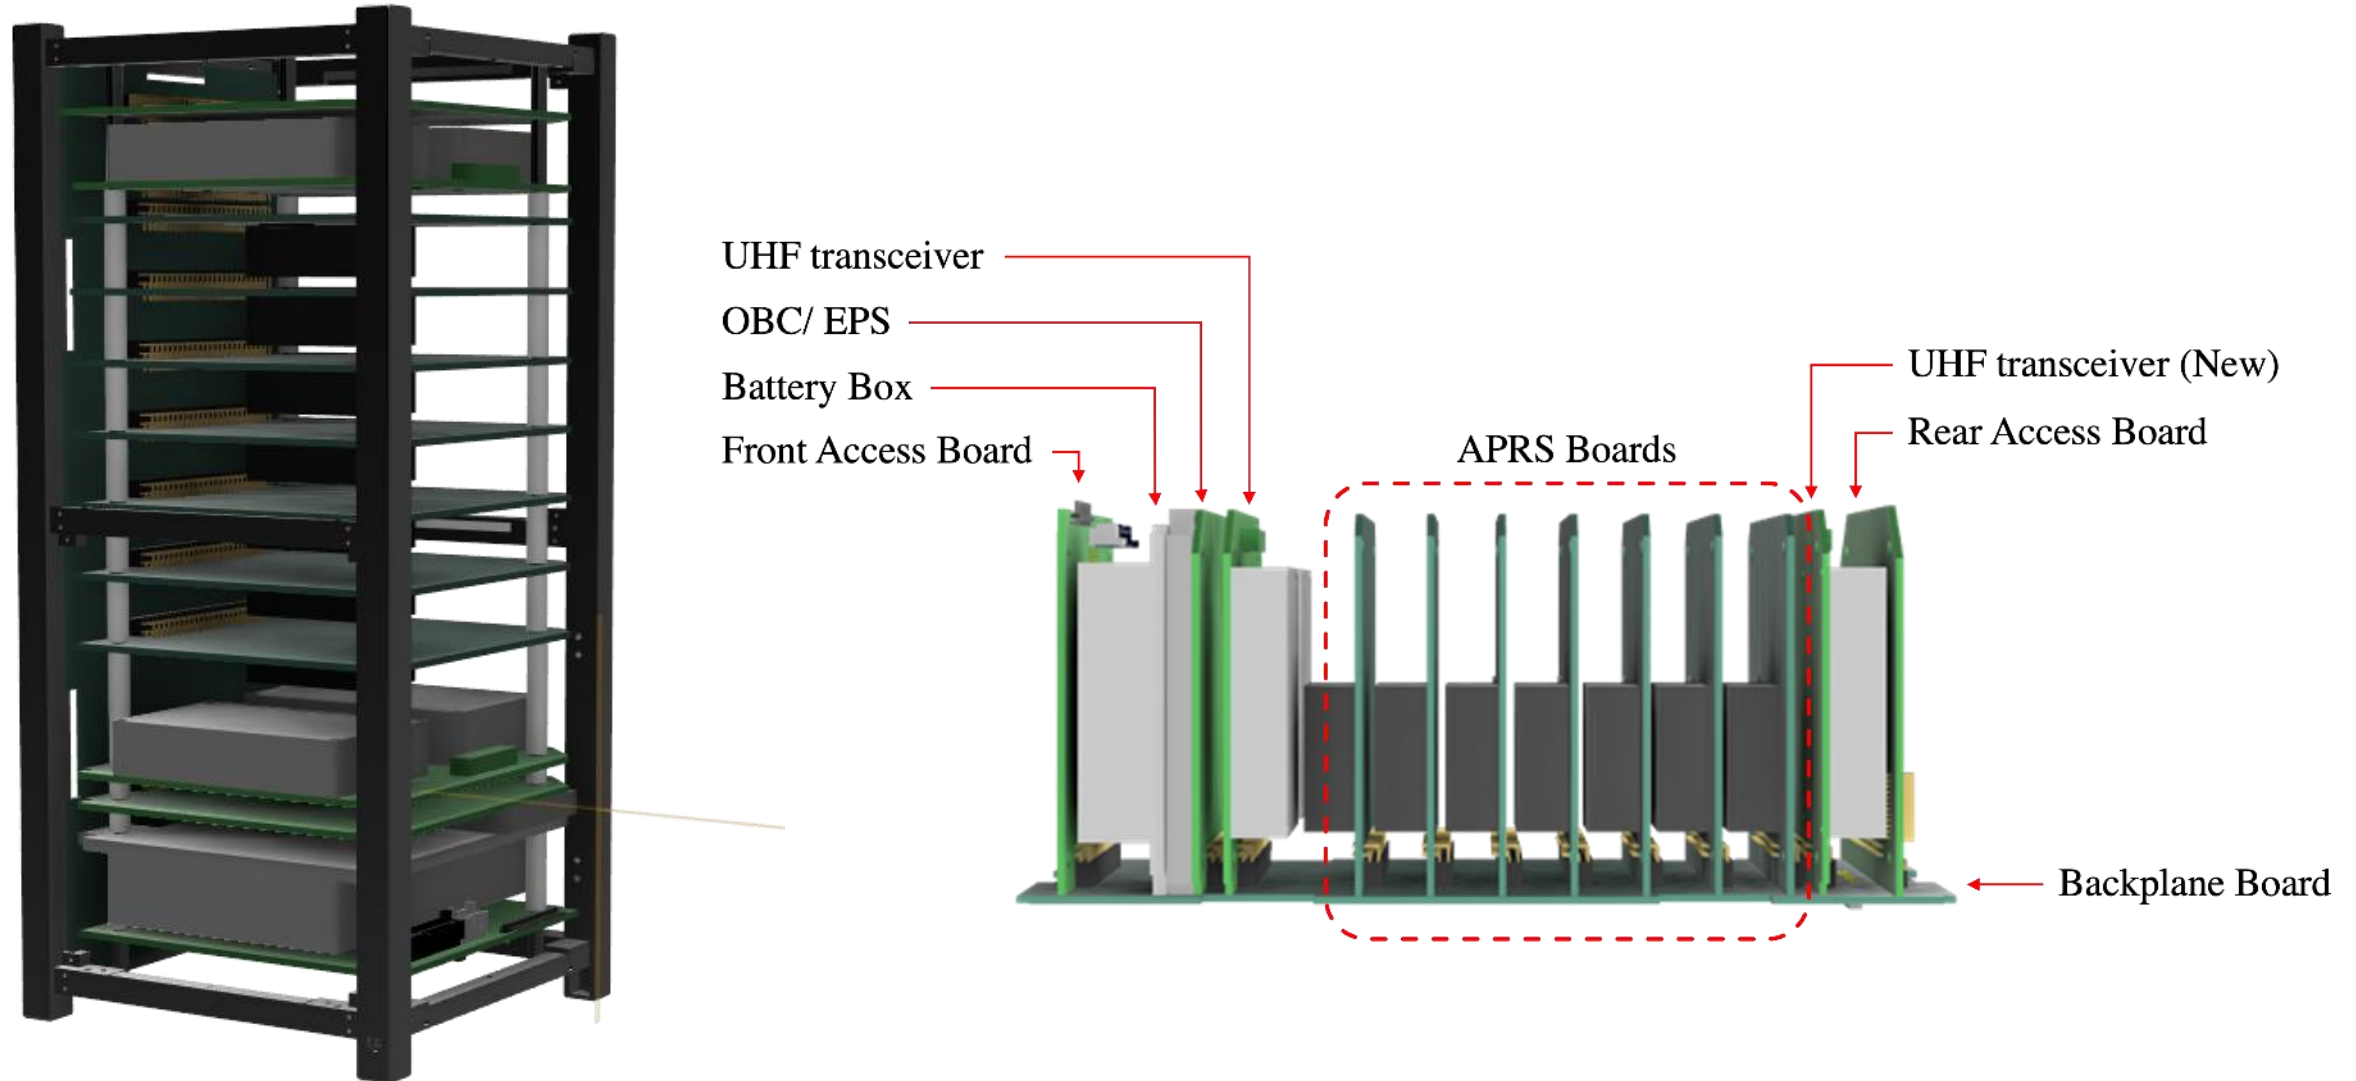

BIRDS-X Satellite System Overview

BIRDS-X Satellite System Overview

BIRDS-X Satellite System Overview

Properties

Specification	Information
Mechanical Properties	
Dimension	100 x 100 x 227 mm ± 0.1 mm
Total weight	~1.8 kg
Center of mass	Inside JAXA constrains
Materials:	
Rails	Aluminum 6061 T6
PCB	FR4