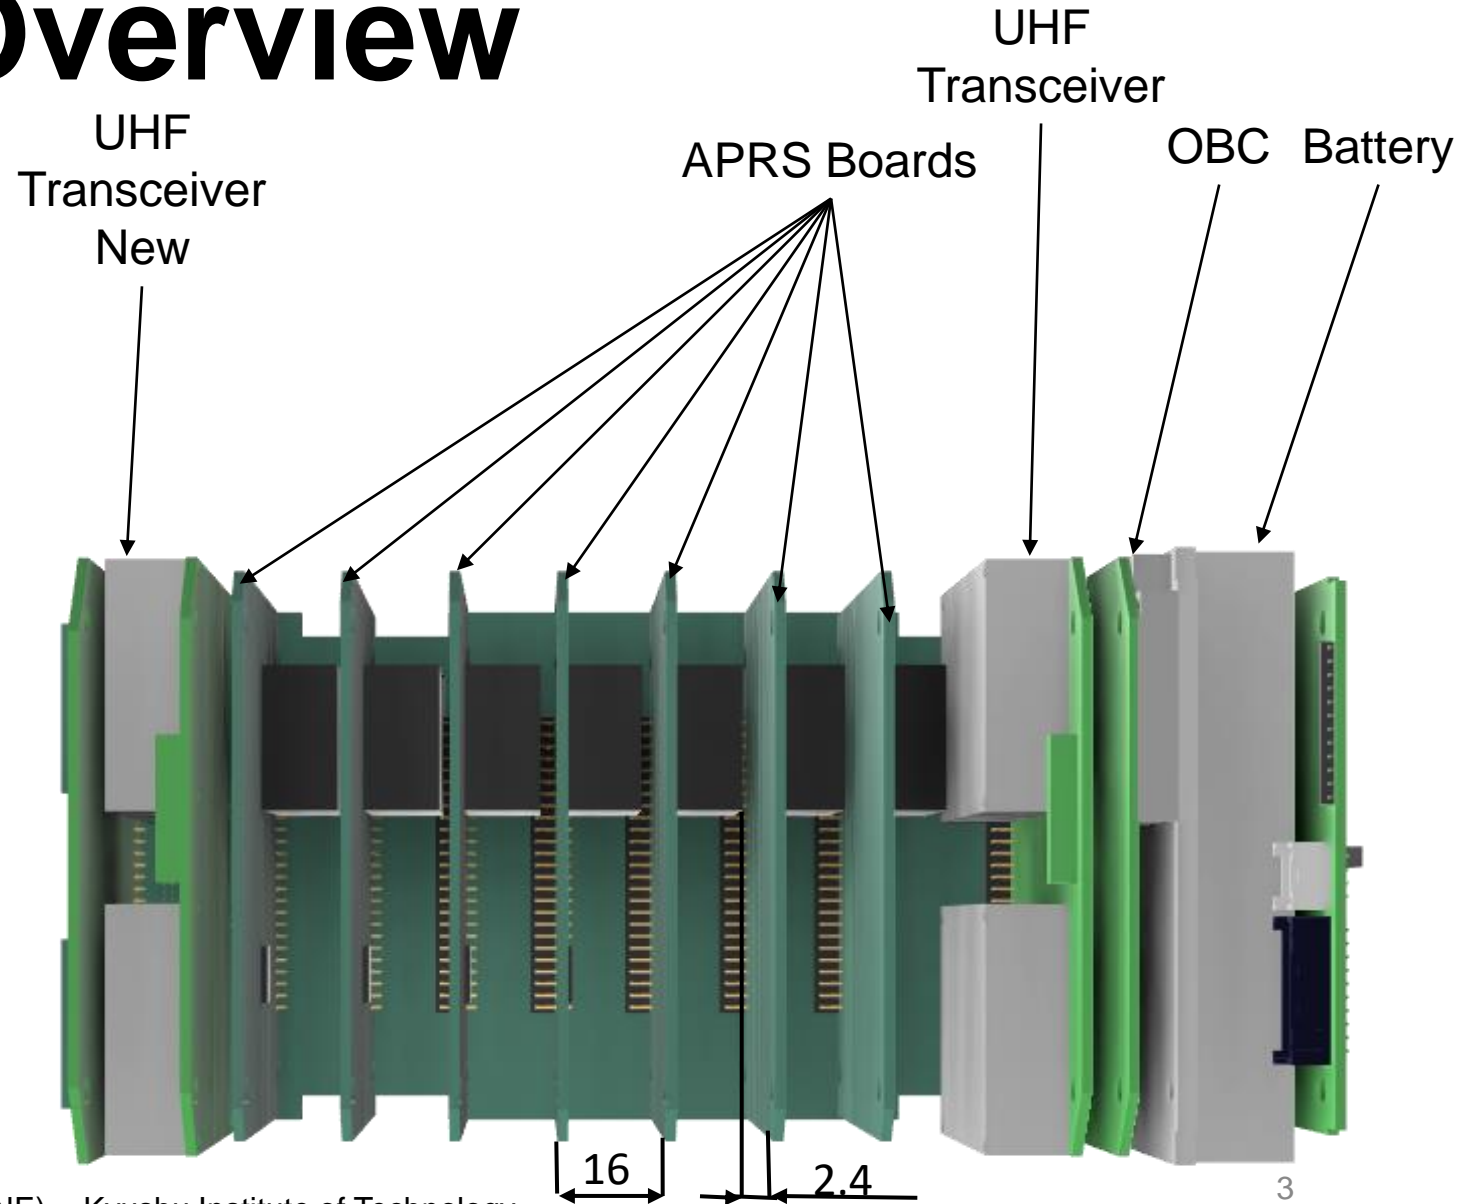

BIRDS-X Satellite System Overview

BIRDS-X Satellite System Overview

BIRDS-X Satellite System Overview

Properties

Specification	Information
Mechanical Properties	
Dimension	100 x 100 x 227 mm ± 0.1 mm
Total weight	~1.8 kg
Center of mass	Inside JAXA constrains
Materials:	
Rails	Aluminum 6061 T6
PCB	FR4