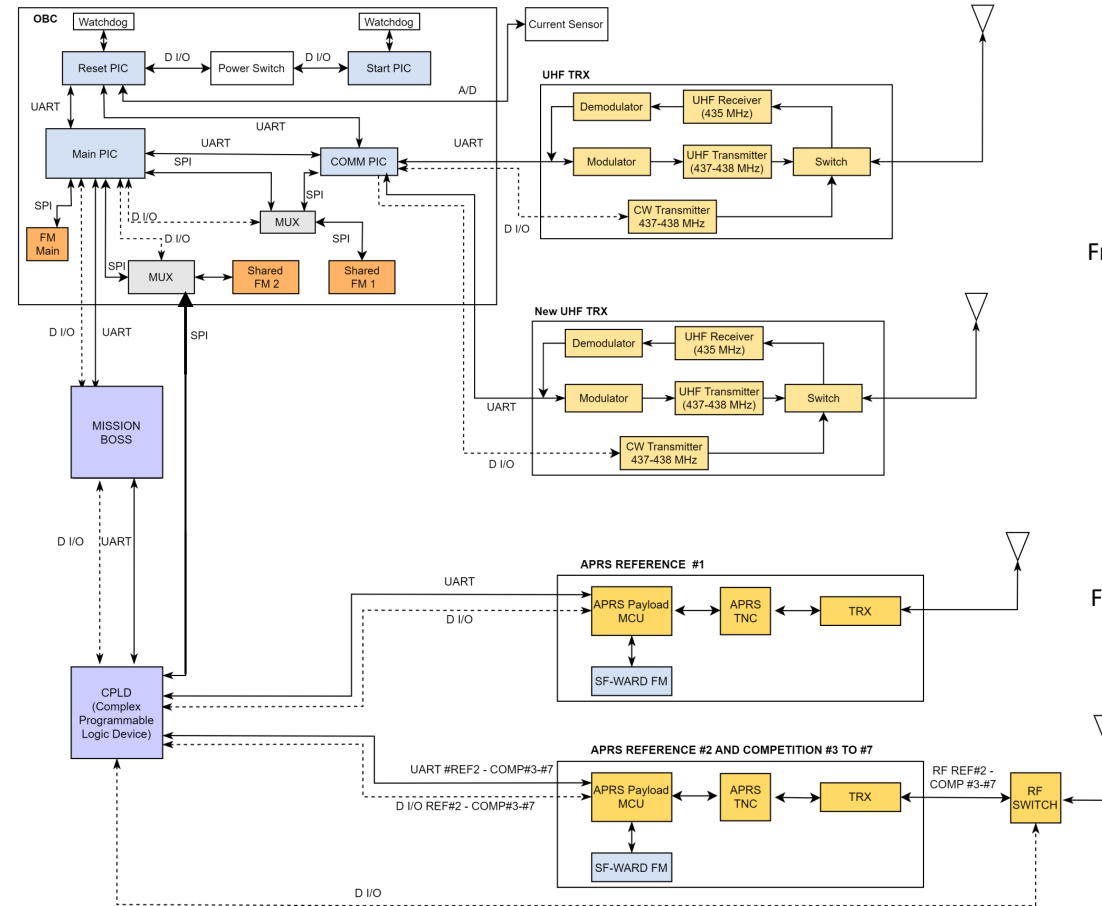

BIRDS-X

Communication diagram

Communication diagram

Communication diagram

Communication diagram

Overall

Freq. 1 437.375 MHz
500HA1A
8K50F1D
(Downlink)

Freq. 3 00 MHz
8K50F1D
(Uplink)

Freq. 1 437.375 MHz
500HA1A
20K0F1D
(Downlink)

Freq. 3 00 MHz
8K50F1D
(Uplink)

Freq. 2 145.825 MHz
15K0F2D
(Uplink/Downlink)