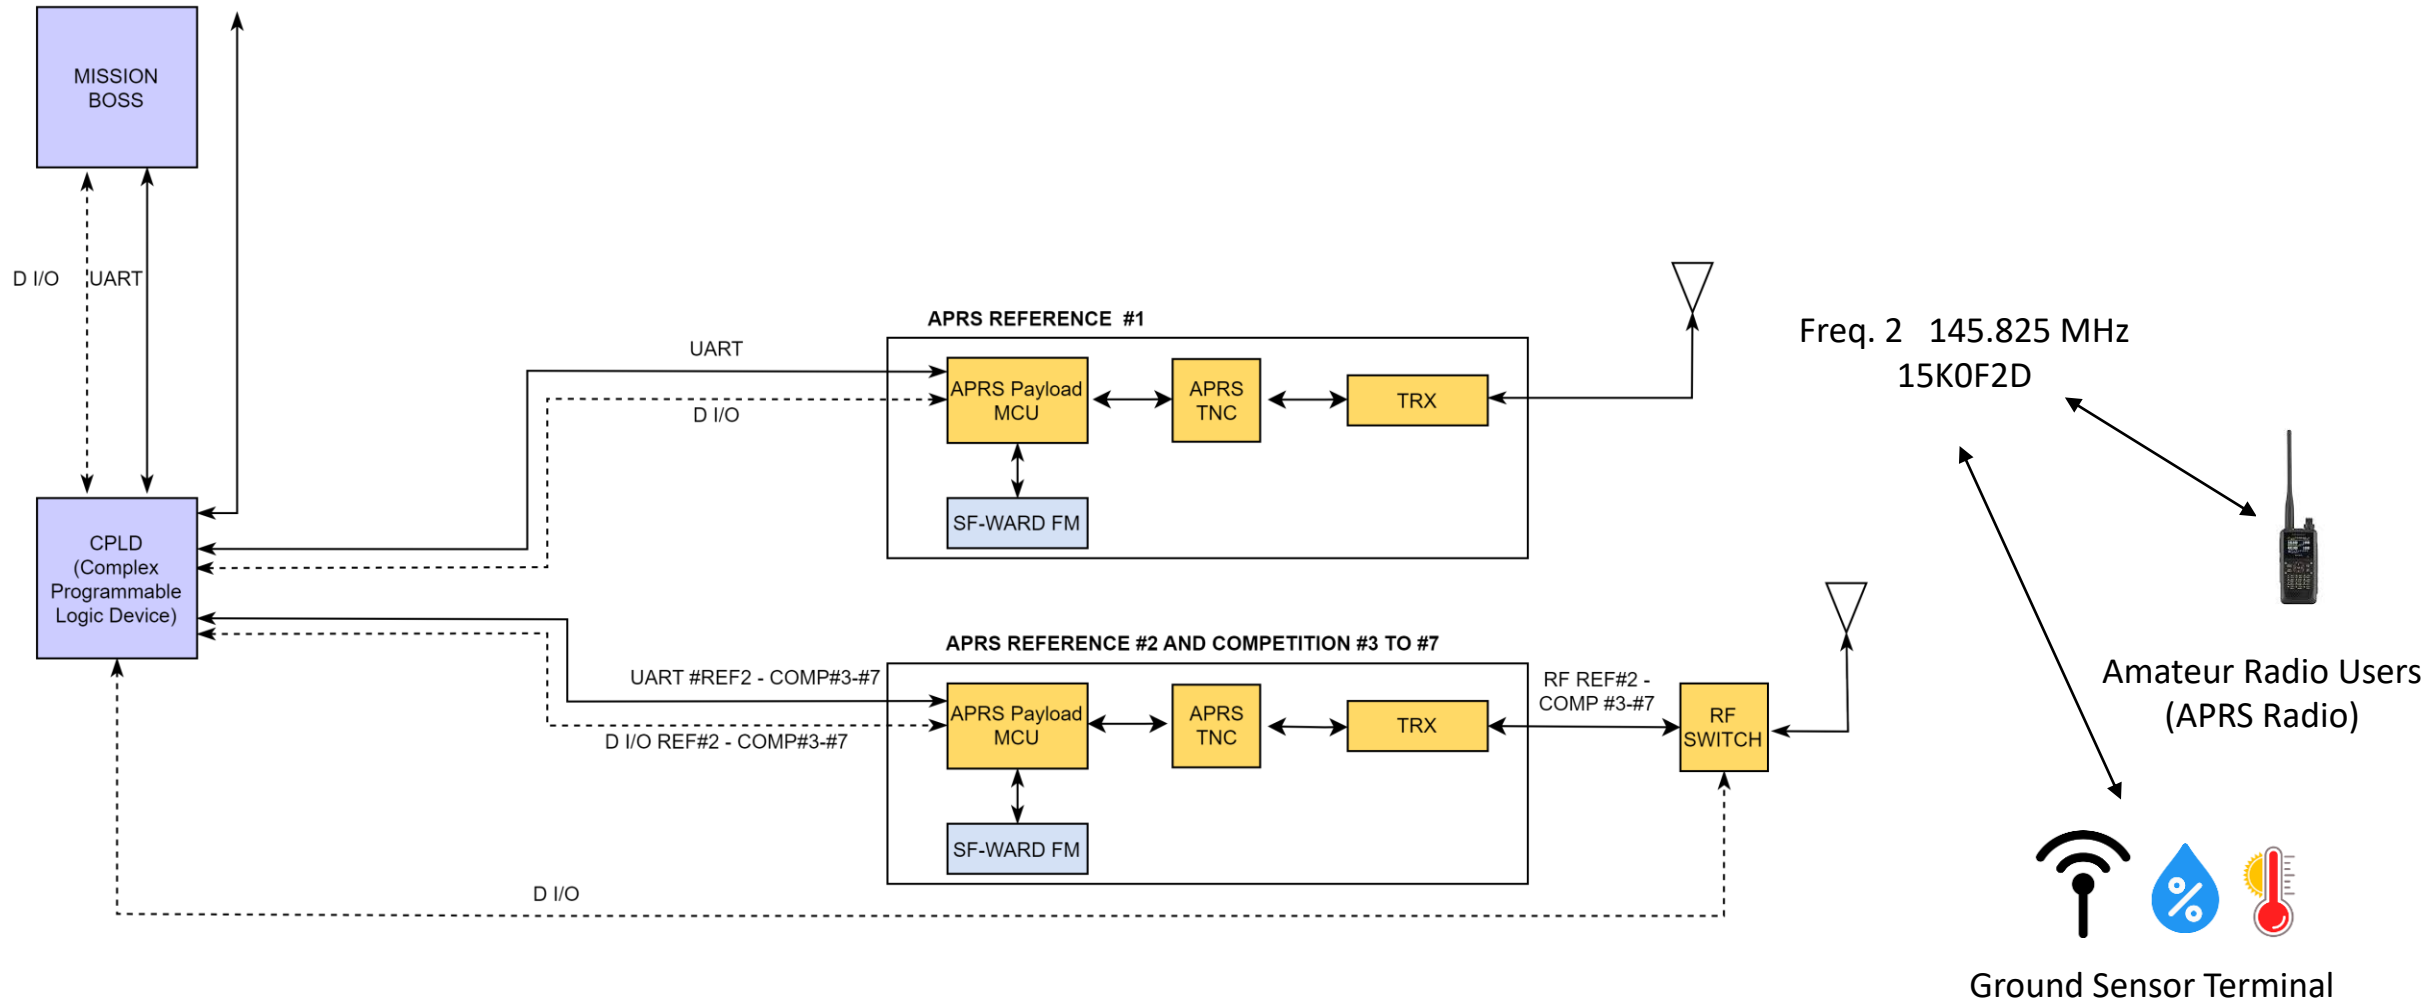

BIRDS-X

Communication diagram

Communication diagram

Communication diagram

Communication diagram

Overall

Freq. 1 437.375 MHz
500HA1A
8K50F1D
(Downlink)

Freq. 3 00 MHz
8K50F1D
(Uplink)

Freq. 1 437.375 MHz
500HA1A
20K0F1D
(Downlink)

Freq. 3 00 MHz
8K50F1D
(Uplink)

Freq. 2 145.825 MHz
15K0F2D
(Uplink/Downlink)