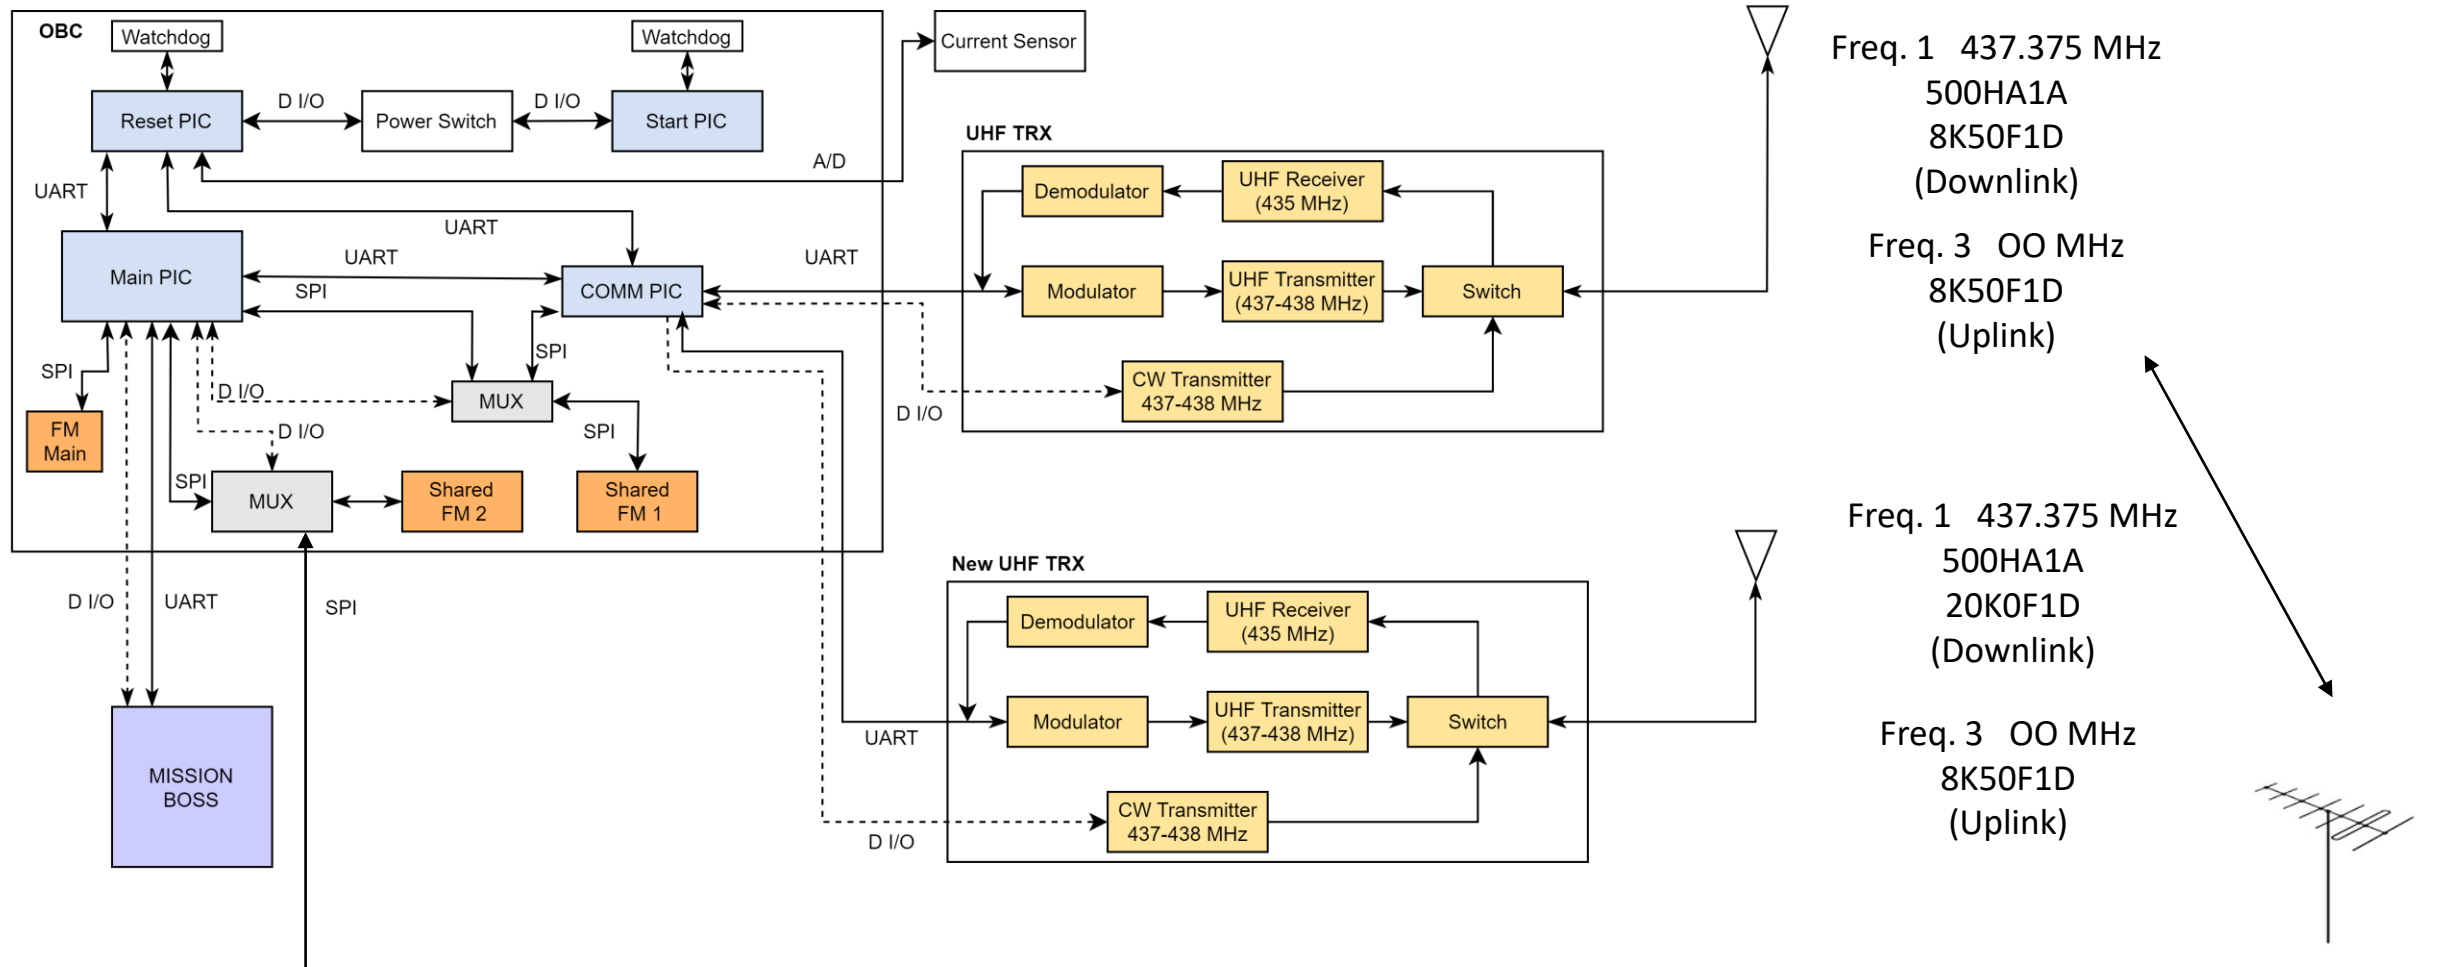

BIRDS-X

Communication diagram

Communication diagram

Communication diagram

Communication diagram

Overall

Freq. 1 437.375 MHz
500HA1A
8K50F1D
(Downlink)

Freq. 3 00 MHz
8K50F1D
(Uplink)

Freq. 1 437.375 MHz
500HA1A
20K0F1D
(Downlink)

Freq. 3 00 MHz
8K50F1D
(Uplink)

Freq. 2 145.825 MHz
15K0F2D
(Uplink/Downlink)